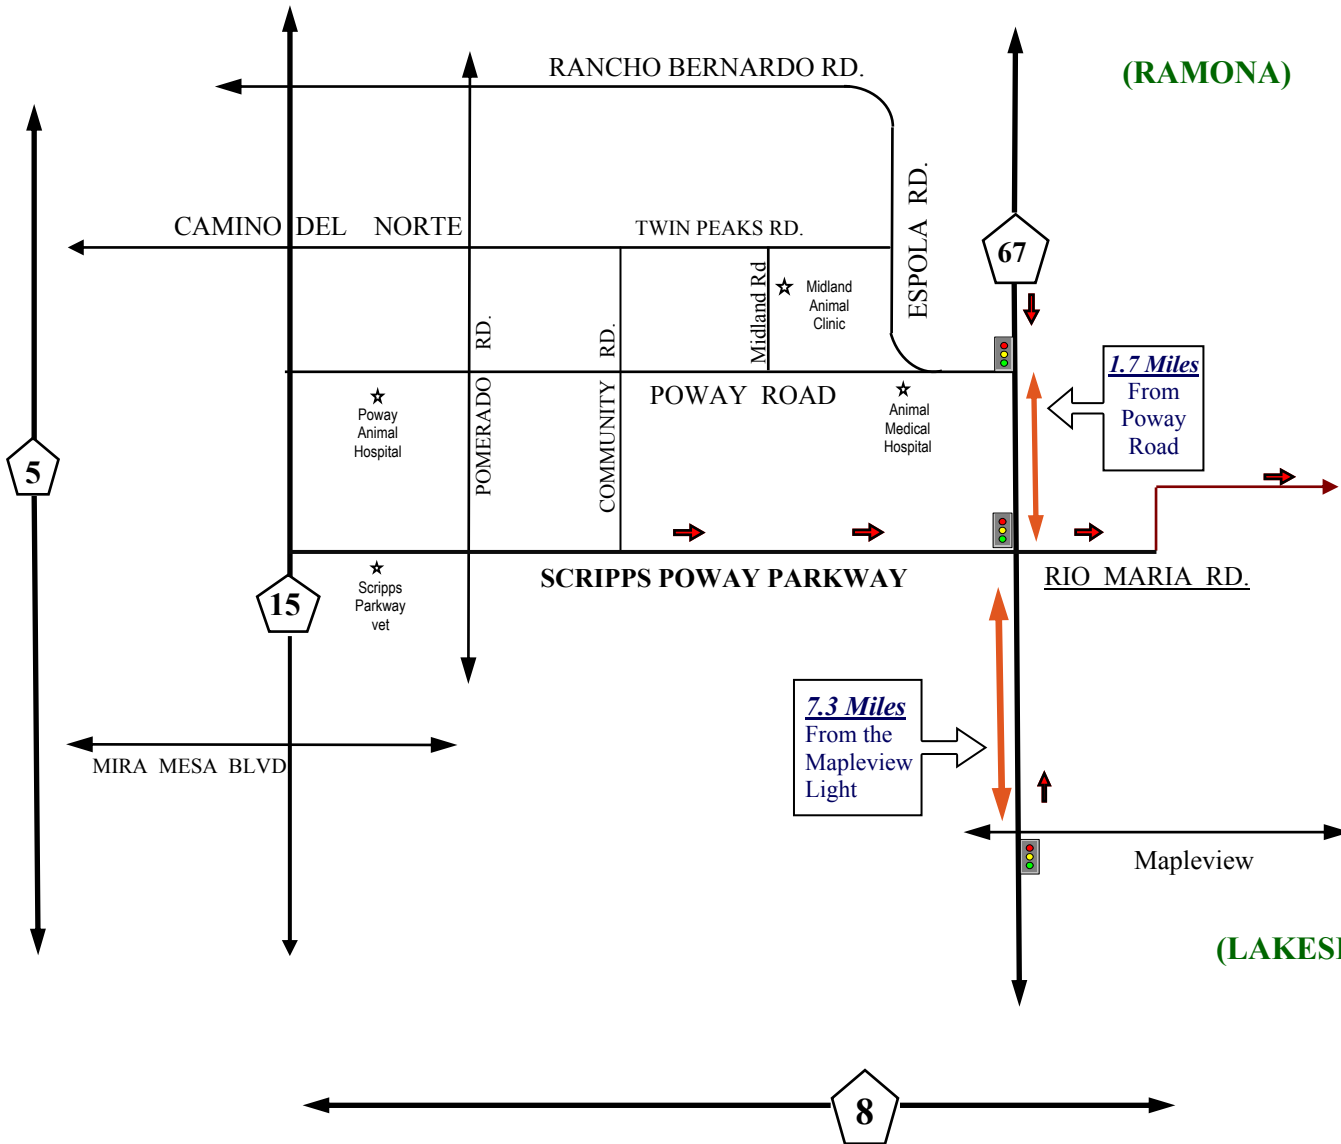

Map to Country Kennels

(RANCHO BERNARDO)

(RAMONA)

COUNTRY KENNELS
16922 RIO MARIA RD.
LAKESIDE, CA. 92040
(858) 748-5771